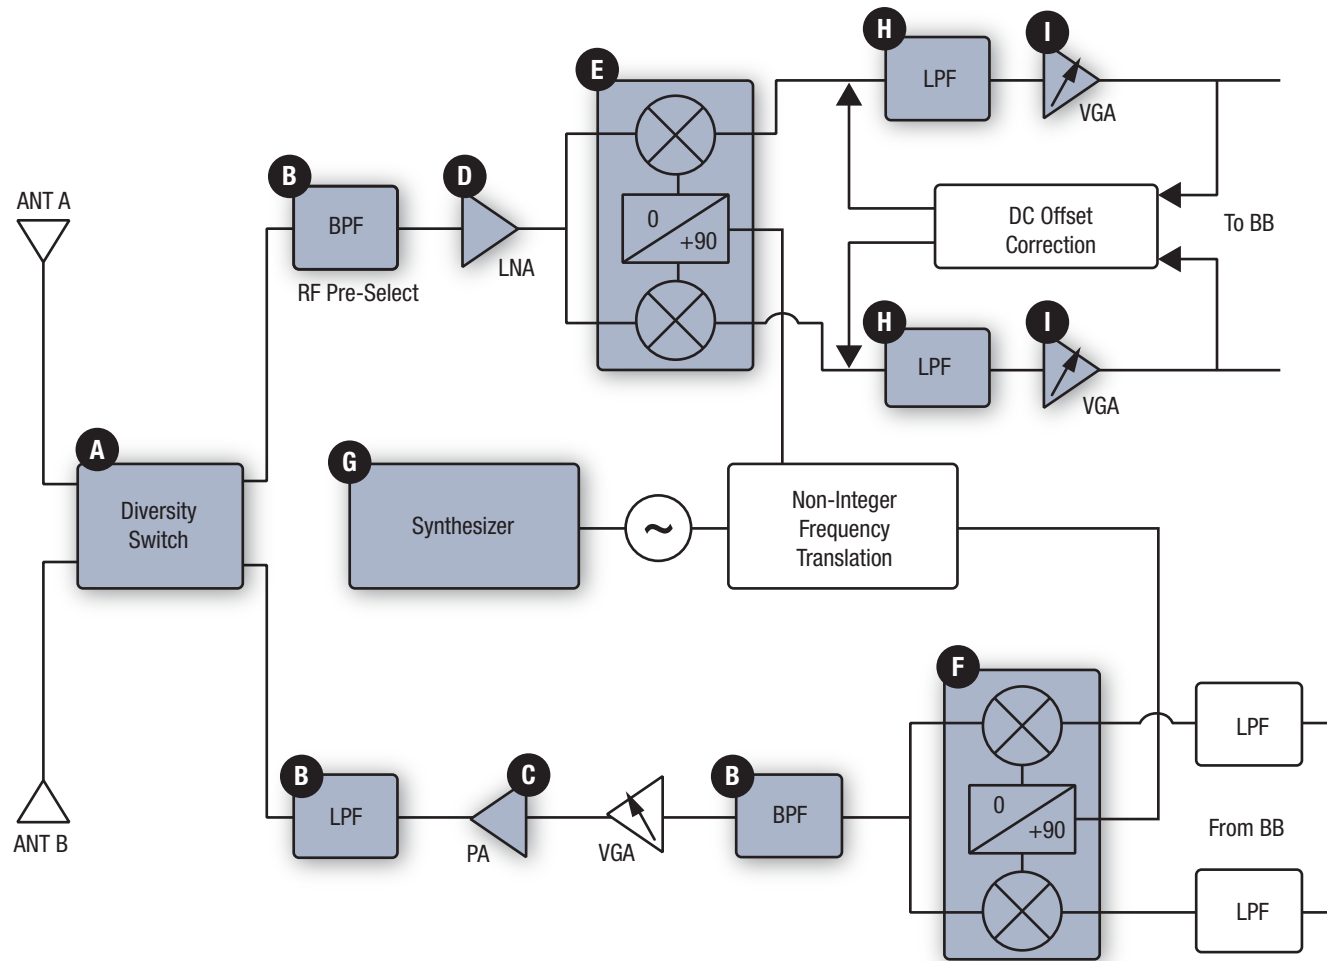

2.4 GHz DIRECT CONVERSION ARCHITECTURE

Switches

- A** AS179-92LF
AS218-321LF
SKY13267-321LF
SMP1340 Series
SMP1345 Series
SMP1320 Series
SMP1352 Series
SKY13314-374LF
SKY13318-321LF

Filters

- B** Ceramic Band Pass Filter

Power Amplifiers

- C** SKY65013 SKY65131
SKY65014 SKY65132
SKY65015 SKY65135
SKY65016 SKY65152
SKY65017 SKY65047

Low Noise Amplifiers

- D** SKY65042
SKY65405

Demodulators

- E** SKY73009
SKY73012

Modulator

- F** SKY73010

Synthesizers

- G** SKY72302
SKY73101

Programmable Low Pass Filters

- H** SKY73201-364LF
SKY73202-364LF

Low Noise Amplifier

- I** SKY65047