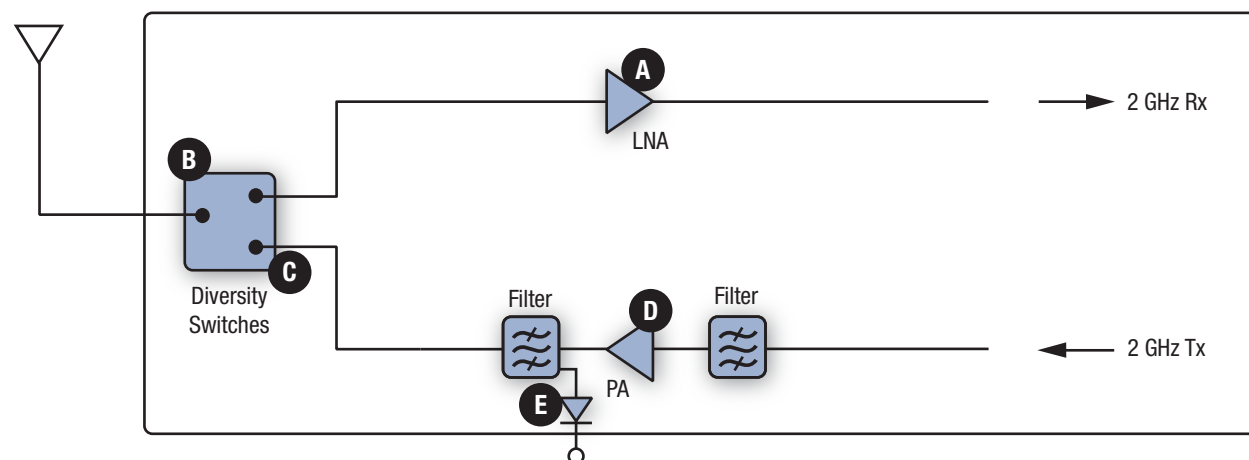

Wireless LAN Front-End for 801.11b,g,n Single-Band Access Point Applications, Single Antenna Configurations

Part numbers link to product information

Ultra Low Noise Amplifiers

- A** SKY65405-11
- SKY65047