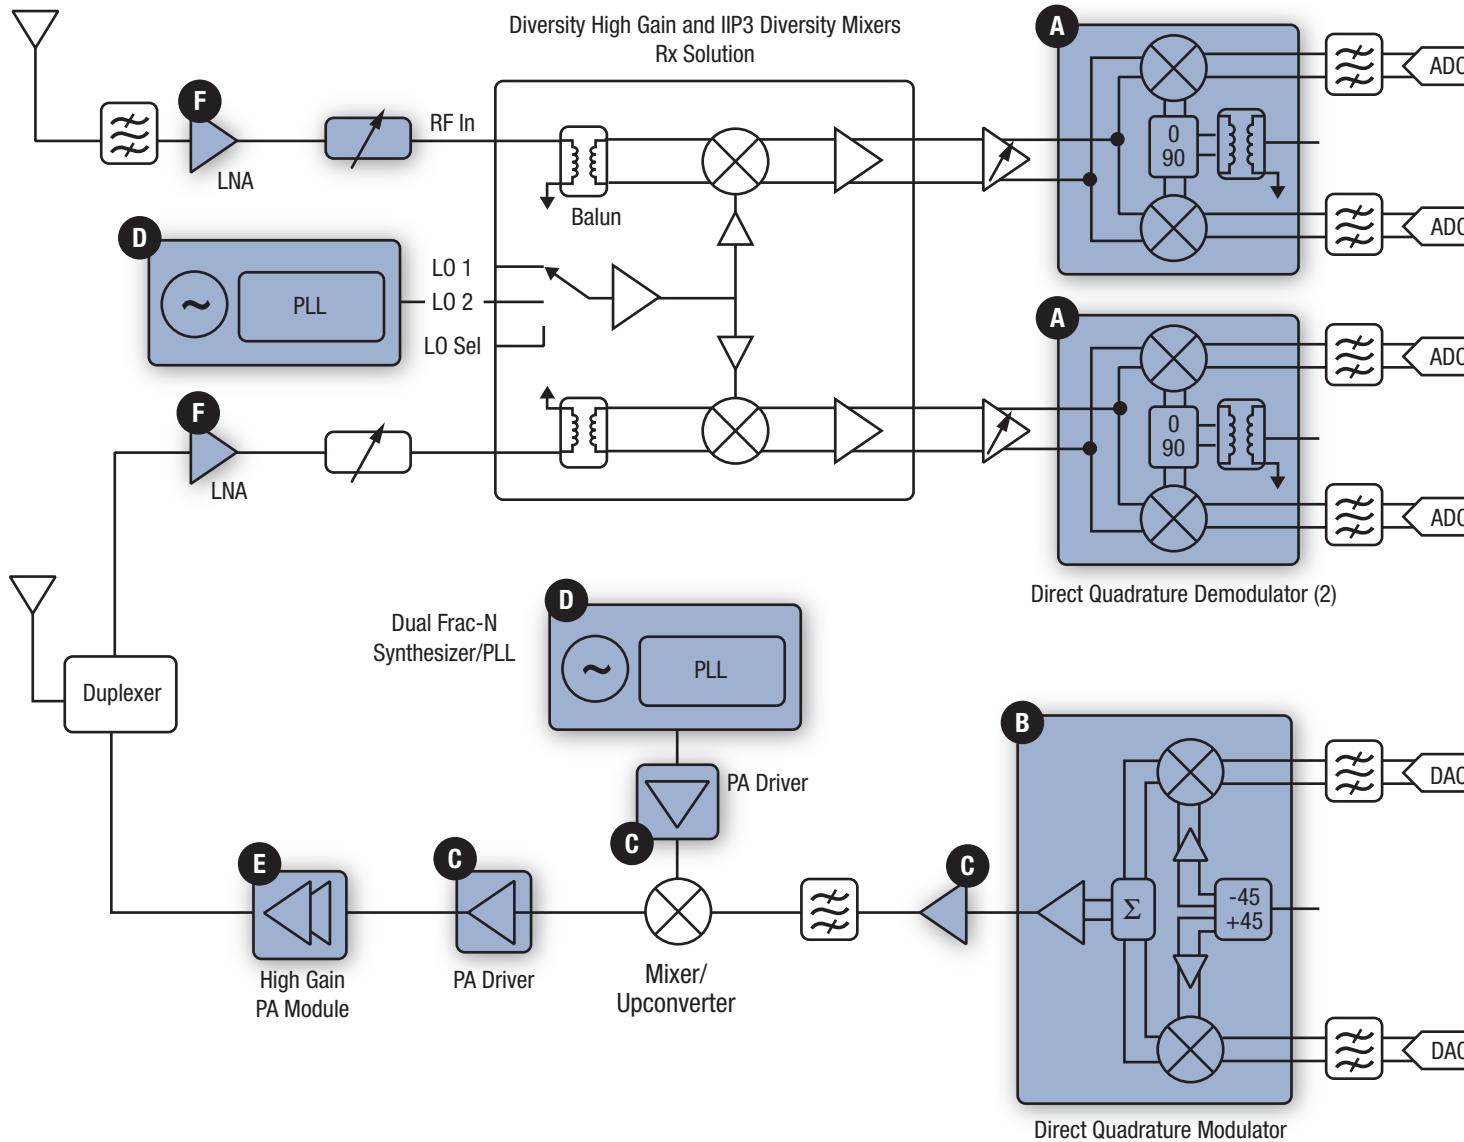

Transceiver

Part numbers link to product information

Direct Quadrature Demodulators

- A** SKY73009-11
SKY73012

Direct Quadrature Modulators

- B** SKY73010-11

Amplifiers

- C** SKY65008
SKY65009-70LF
SKY65013
SKY65014-70LF
SKY65014-92LF
SKY65014-214LF
SKY65015
SKY65016
SKY65017
SKY65038-70LF
SKY65045-70LF
SKY65080-70LF
SKY65081-70LF
SKY65161-70LF
SKY65162-70LF

Synthesizer/PLL

- D** SKY72300-21
SKY72302-21
SKY72310
SKY73100
SKY73101
SKY73103
SKY73105
SKY73112
SKY74038-21
SKY73126

High Gain PA Module

- E** SKY65120
SKY65124
SKY65126
SKY65127

Low Noise Amplifiers

- F** SKY65045-70LF
SKY65048-360LF
SKY65049-360LF
SKY65050-372LF
SKY65052-372LF
SKY65066-360LF
- SKY67100
SKY67101
SKY65080
SKY65081
SKY65161
SKY65162