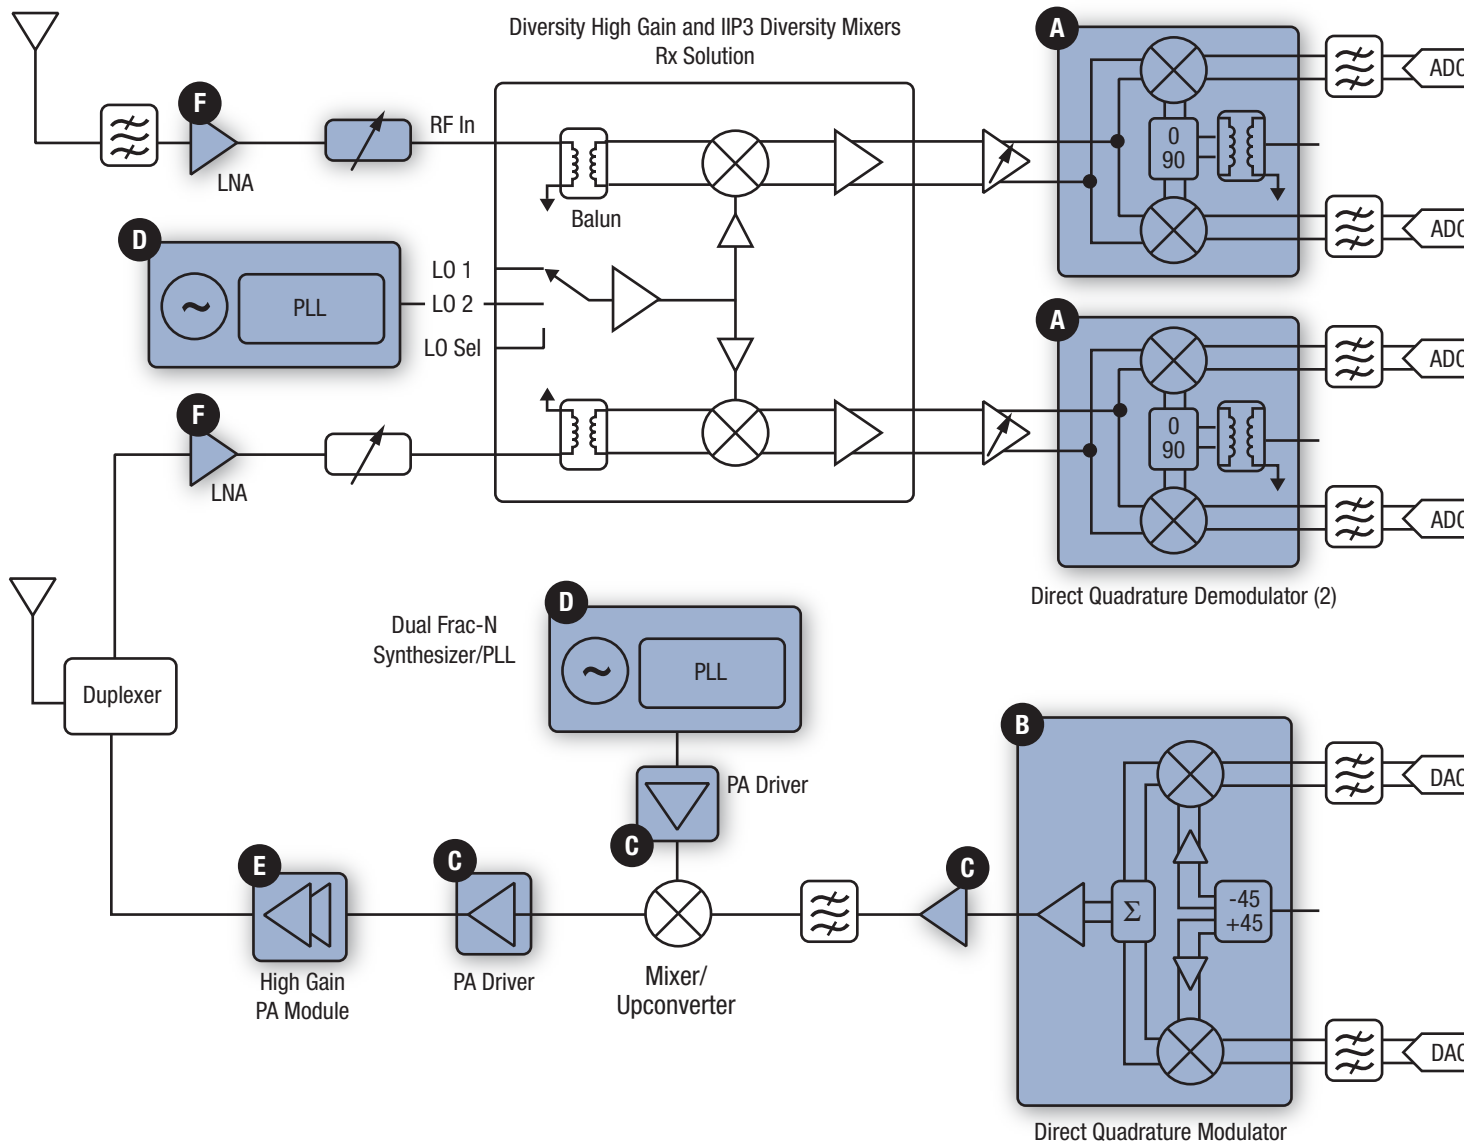

TRANSCEIVER

Direct Quadrature Demodulators

- A** SKY73009-11
SKY73012

Direct Quadrature Modulators

- B** SKY73010-11

Amplifiers

- C** SKY65008
SKY65009-70LF
SKY65013
SKY65014-70LF
SKY65014-92LF
SKY65014-214LF
SKY65015
SKY65016
SKY65017
SKY65038-70LF

Synthesizer/PLL

- D** SKY72300-21
SKY72302-21
SKY72310
SKY73100
SKY73101
SKY73103
SKY73112
SKY74038-21
SKY73126

High Gain PA Module

- E** SKY65120
SKY65124
SKY65126
SKY65127

Low Noise Amplifiers

- F** SKY65037-360LF
SKY65040-360LF
SKY65045-70LF
SKY65048-360LF
SKY65049-360LF
SKY65050-372LF
SKY65052-372LF
SKY65066-360LF