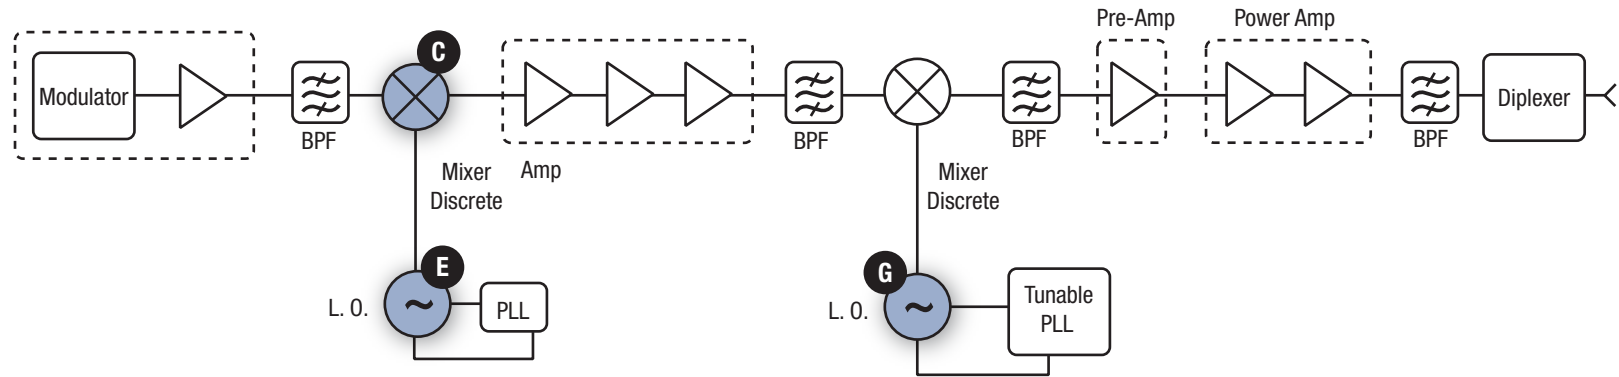

SATELLITE SYSTEMS

Receiver
 Nominal Frequency:
 5.9–6.4 GHz
 10.5–12.5 GHz
 19.5–20.0 GHz

Transmitter
 Nominal Frequency:
 5.9–6.4 GHz
 14.0–14.5 GHz
 29.5–30.0 GHz

PIN Diodes

A SMP1321-005LF

Schottky Diodes

B SMS7621-005LF

C SMS3926 Series

F SMS7621-079LF

Varactor Diodes

D SMV1265-011LF

E SMV1142-011LF

G SMV2019-000

Upconverters