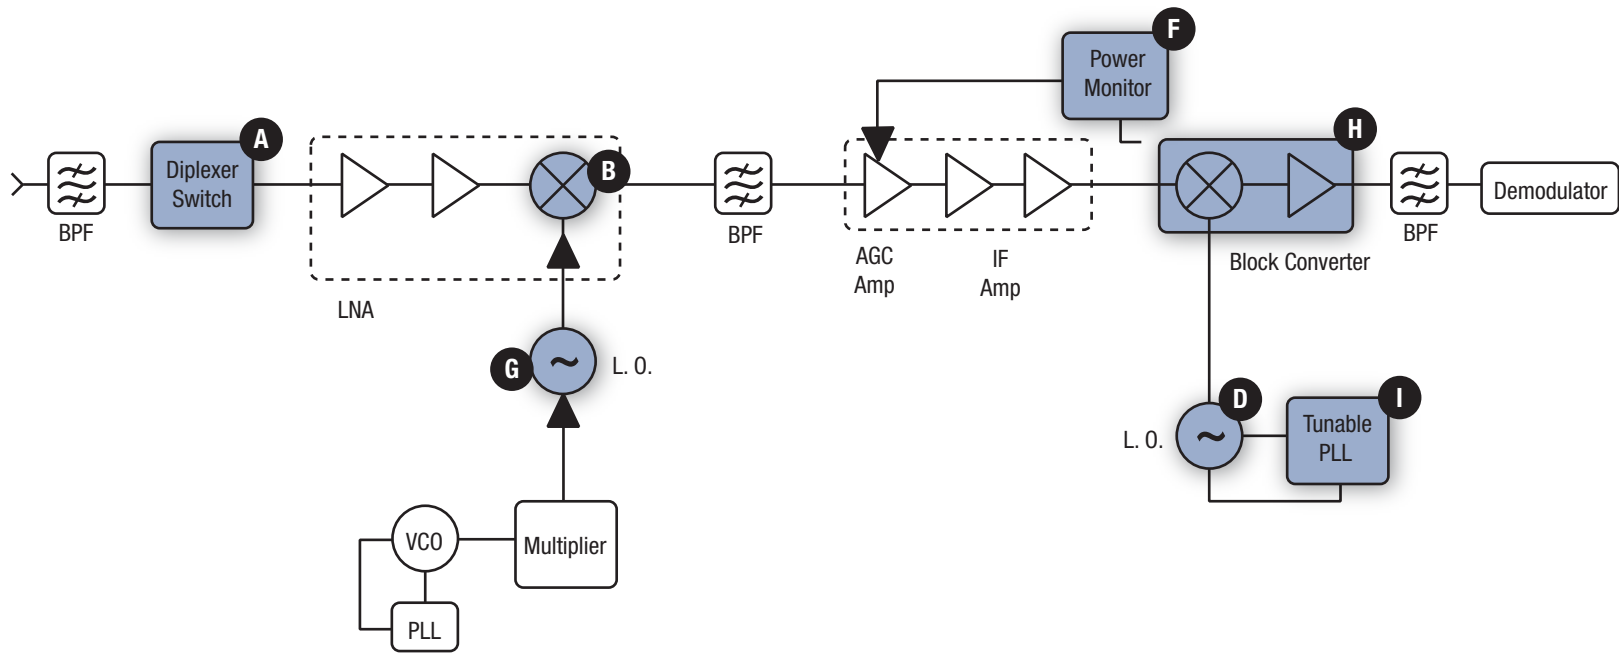

SATELLITE SYSTEMS

Receiver
 Nominal Frequency:
 5.9–6.4 GHz
 10.5–12.5 GHz
 19.5–20.0 GHz

Transmitter
 Nominal Frequency:
 5.9–6.4 GHz
 14.0–14.5 GHz
 29.5–30.0 GHz

PIN Diodes

A SMP1321-005LF

Schottky Diodes

B SMS7621-005LF

C SMS3926 Series

F SMS7621-079LF

Varactor Diodes

D SMV1265-011LF

E SMV1142-011LF

G SMV2019-000

Upconverters