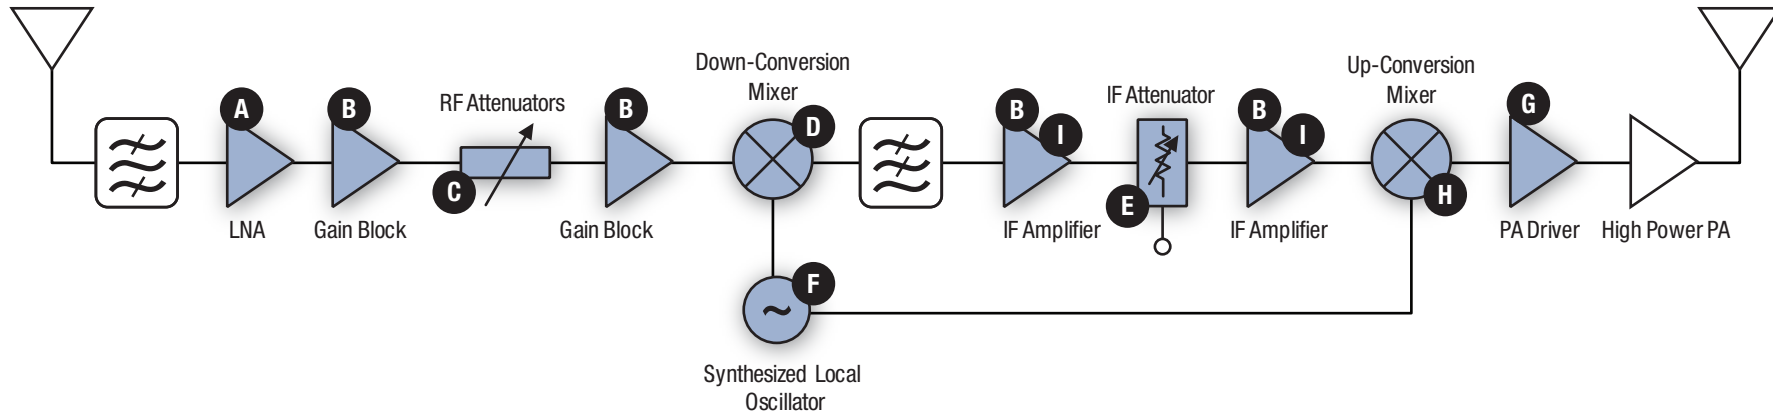

2G, 3G Base Station Repeater

Down-Link/Up-Link

RF Frequency Band: GSM, DCS, PCS, TD-SCDMA, WCDMA

800 MHz, 900 MHz, 1800/1900 MHz, 2.1 GHz, 2.3–2.4 GHz

IF Frequency: 50~250 MHz

LNA

- A** SKY65084
- SKY65048
- SKY65049
- SKY65066
- SKY65051
- SKY65052
- SKY65053
- SKY65050