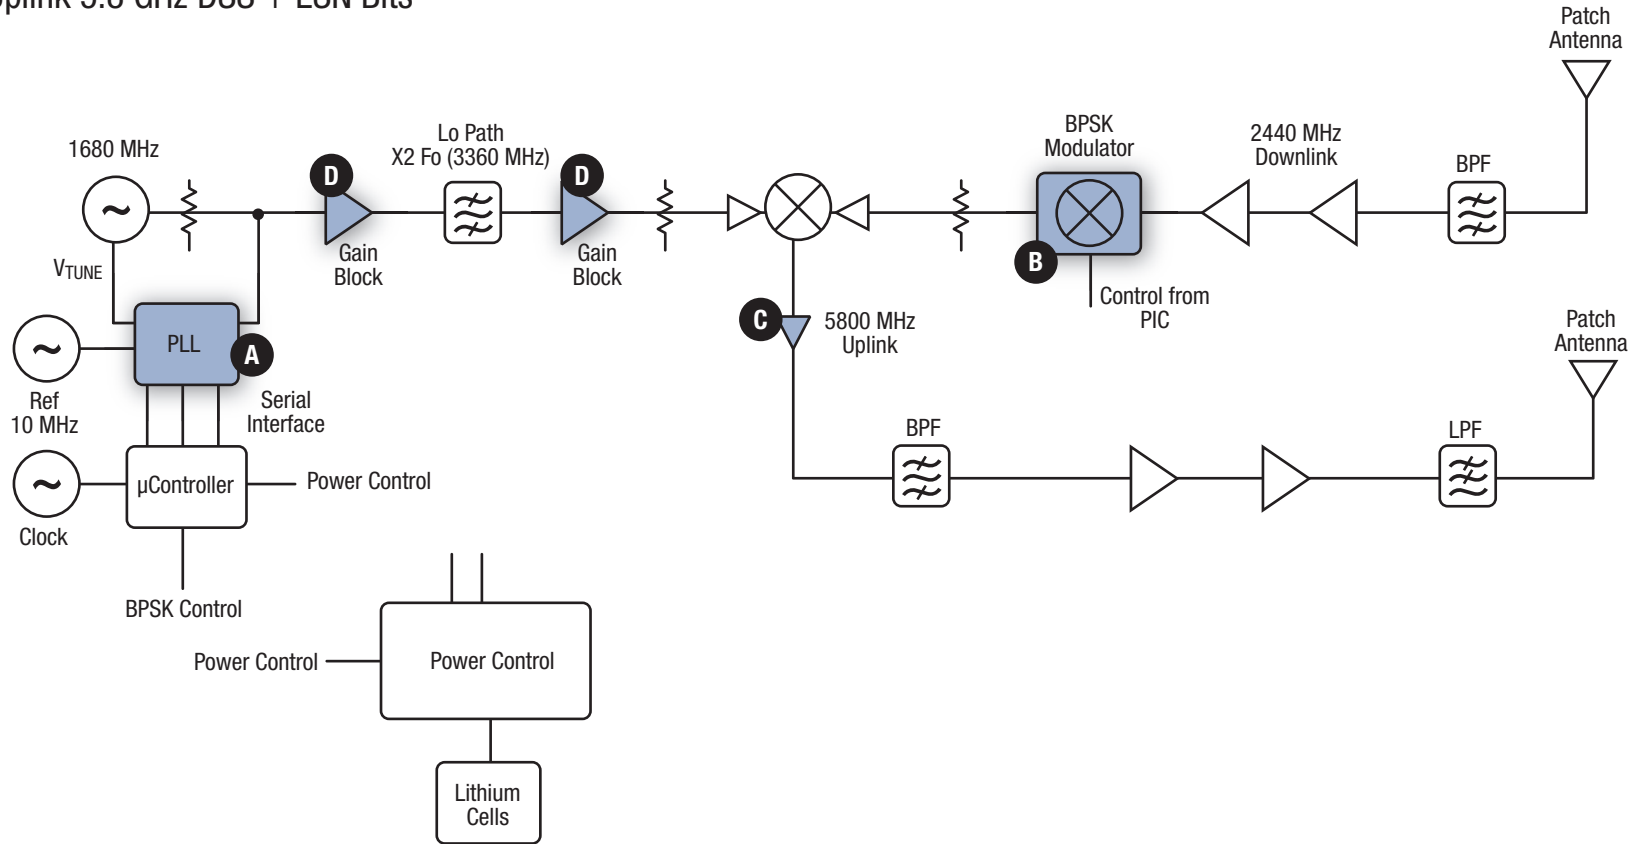

# RF ID Full Duplex Tag

Part numbers link to product information

Downlink 2.44 GHz DSS

Uplink 5.8 GHz DSS + ESN Bits

## Synthesizers/PLLs

- A** SKY72300-21
- SKY72302-21
- SKY74038-21

## Direct Quadrature Demodulators or Direct Conversion Mixer

- B** SKY73009-11
- SKY73012-11