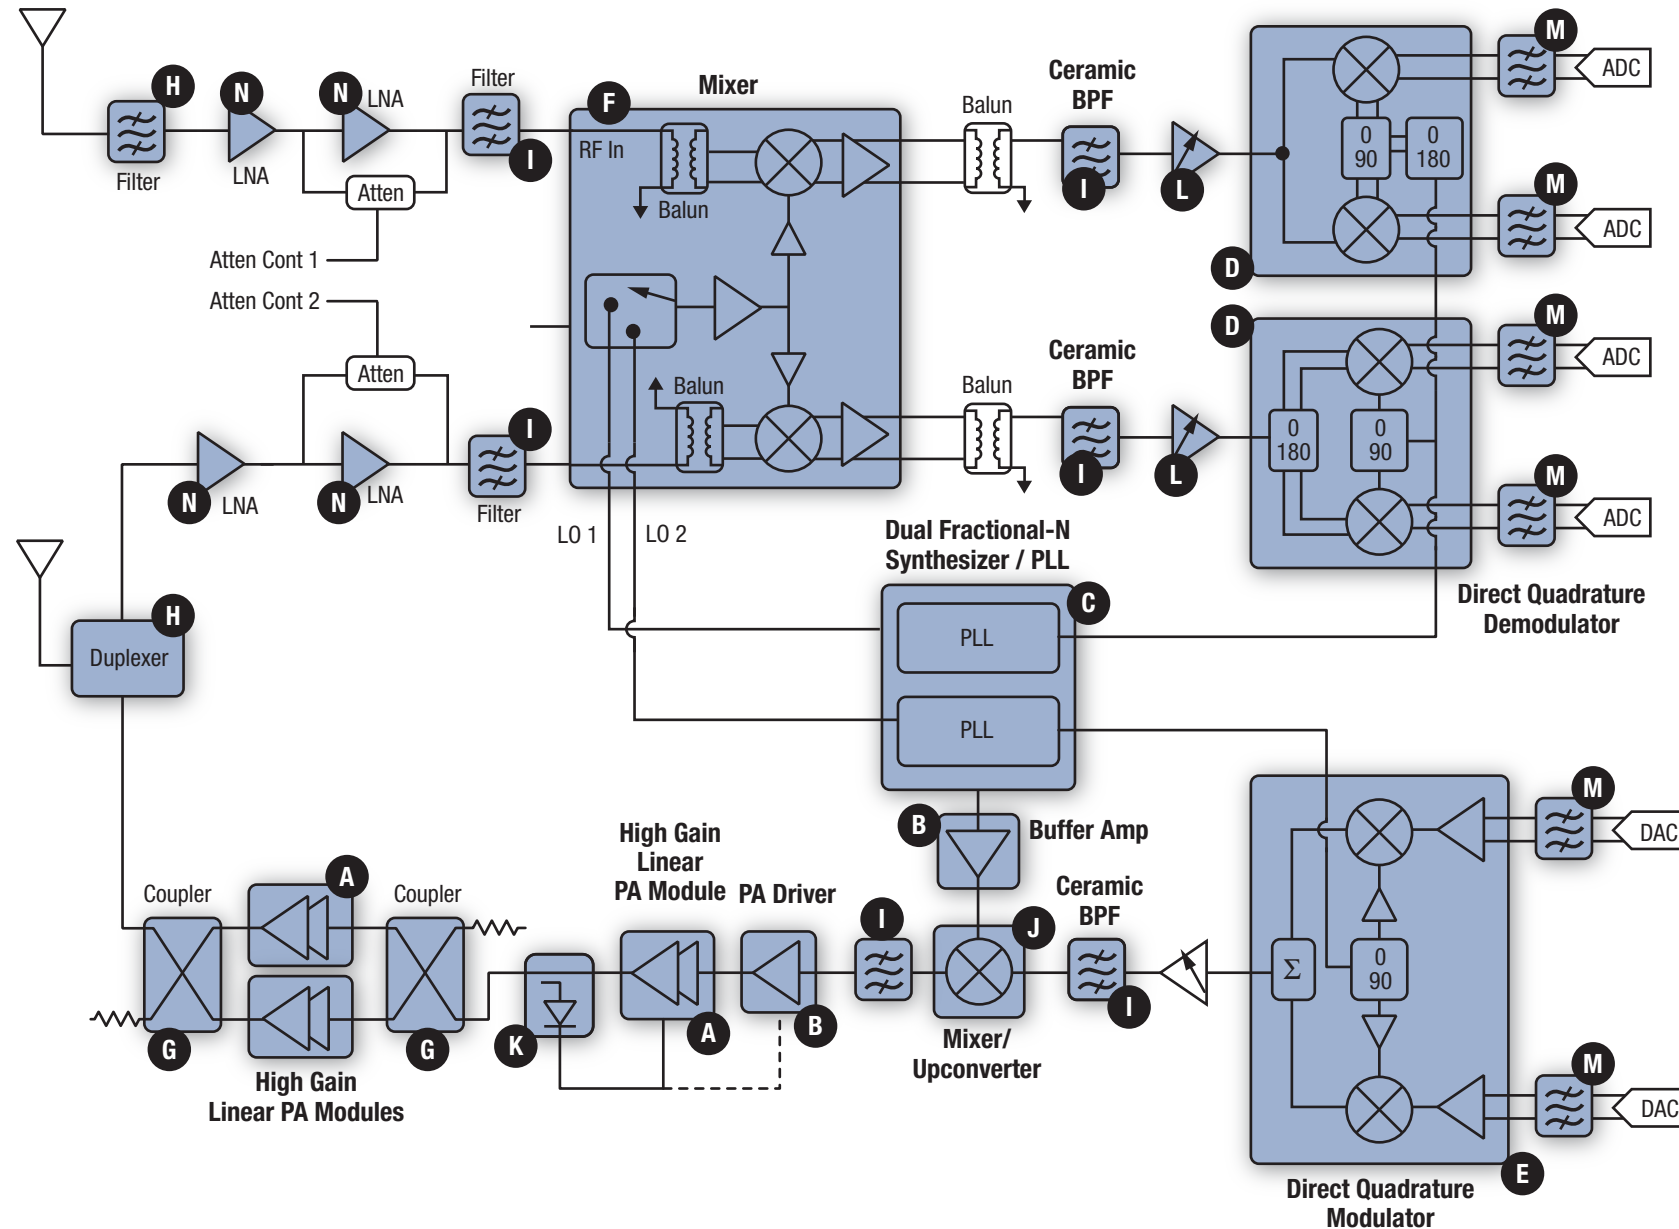

Superheterodyne Base Station Transceiver

Part numbers link to product information

High Gain PA Module

A	SKY65120	SKY65126
	SKY65124	SKY65127

PA Drivers

B	SKY65028-70LF	SKY65017
	SKY65008	SKY65038-70LF
	SKY65009-70LF	SKY65045-70LF
	SKY65013	SKY65080-70LF
	SKY65014	SKY65161-70LF
	SKY65015	SKY65162-70LF
	SKY65016	

Synthesizers

C	SKY72300-21	SKY73101
	SKY72302-21	SKY73103
	SKY74038-21	SKY73112
	SKY72310	SKY73126
	SKY73100	SKY73134

Direct Quadrature Demodulator

D	SKY73009-11
	SKY73012-11

Direct Quadrature Modulator

E	SKY73010-11
----------	-------------

Mixers

F	SKY73020-11 (dual)	SKY73025
	SKY42068-11 (single)	SKY73084
	SKY73021-11	SKY73085
	SKY73022	SKY73062
	SKY73023	SKY73063
	SKY73032 (single)	SKY73069
	SKY73033 (single)	

Hybrids

G	HY17-12LF	HY17-12LF
	HY92-12LF	HY92-12LF
	HY19-12LF	